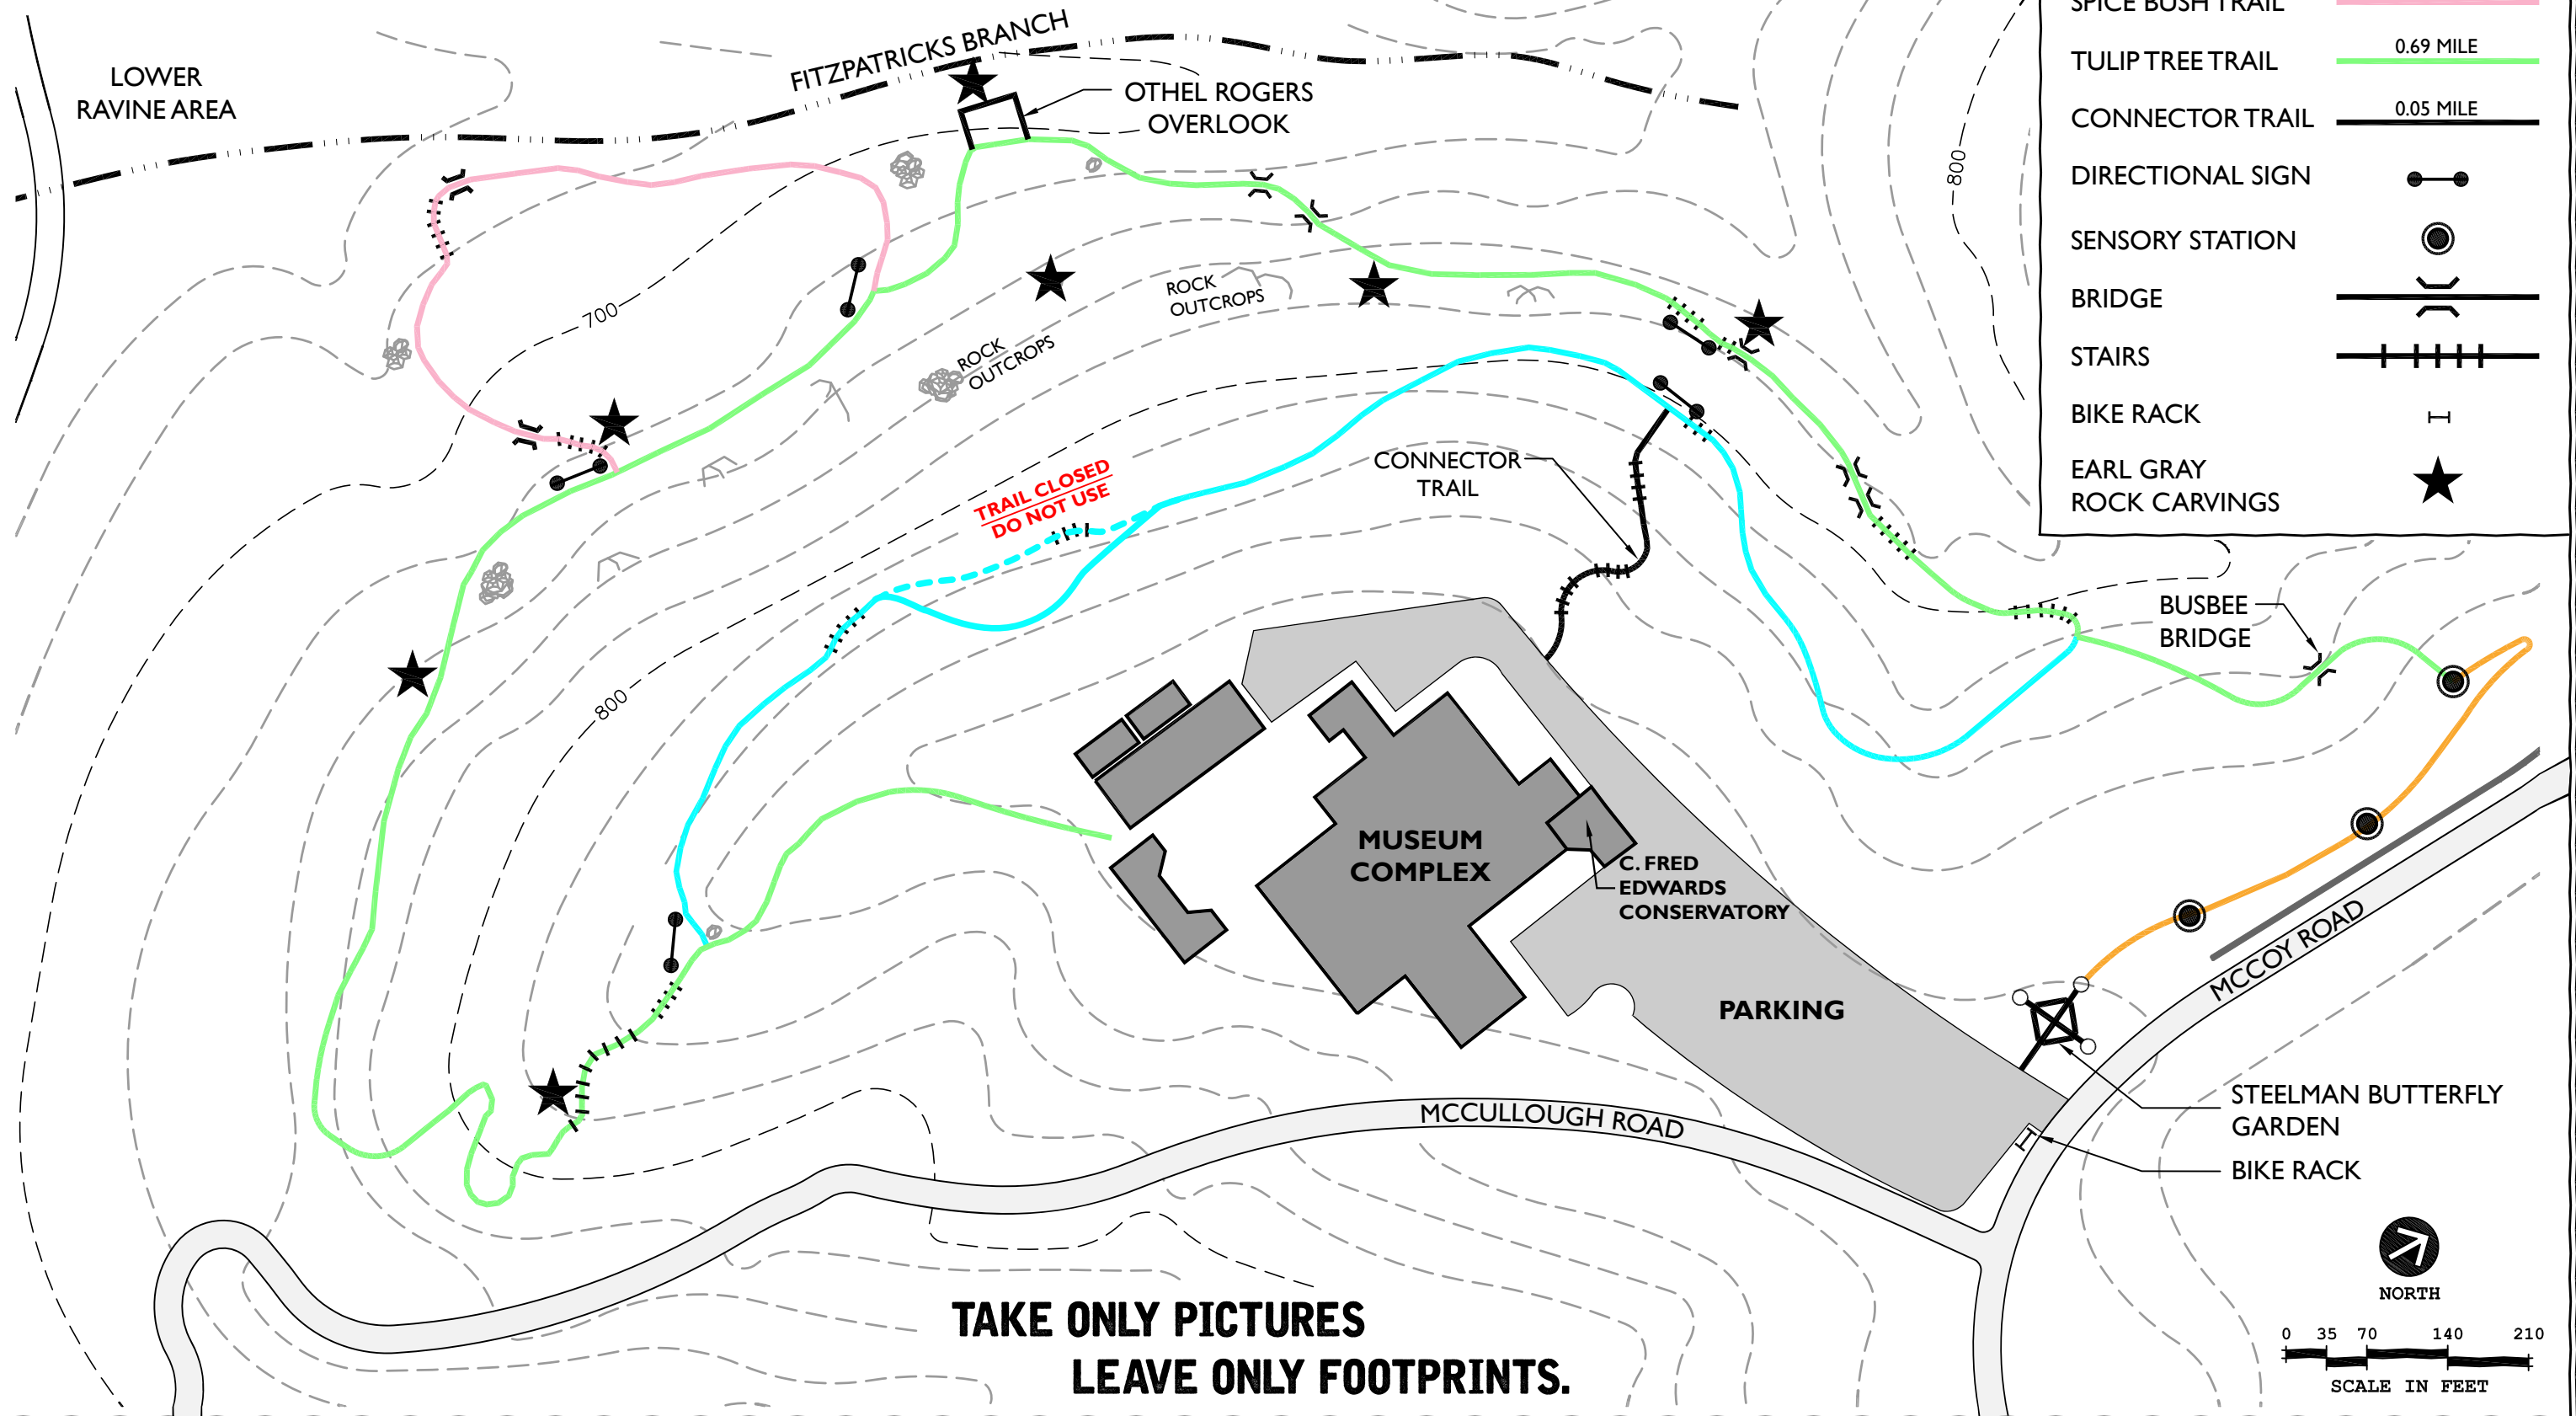

HUNTINGTON MUSEUM OF ART NATURE TRAIL

2033 MCCOY ROAD | HUNTINGTON, WV 25701 | 304.539.2701 | WWW.HMOA.ORG

LEGEND

TEUBERT FOUNDATION	0.11 MILE
SENSORY TRAIL	PAVED ADA ACCESSIBLE
GENTLE OAK TRAIL	0.32 MILE
SPICE BUSH TRAIL	0.16 MILE
TULIP TREE TRAIL	0.69 MILE
CONNECTOR TRAIL	0.05 MILE
DIRECTIONAL SIGN	
SENSORY STATION	
BRIDGE	
STAIRS	
BIKE RACK	
EARL GRAY ROCK CARVINGS	

**TAKE ONLY PICTURES
LEAVE ONLY FOOTPRINTS.**

NORTH